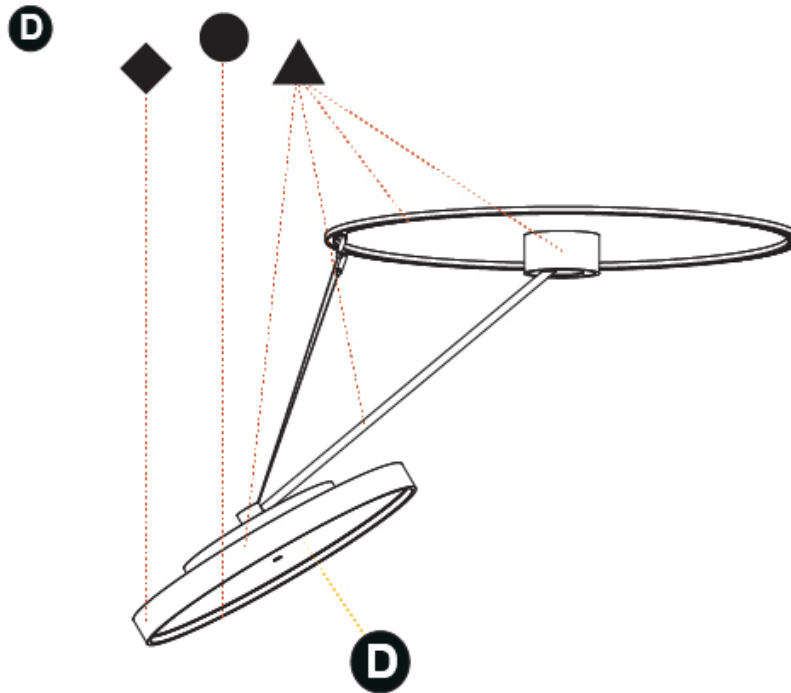

SIGN DIVA DANCER SUSPENSION

A30873-

PROJECT

TYPE

SPECIFIER

QUANTITY

DATE

A