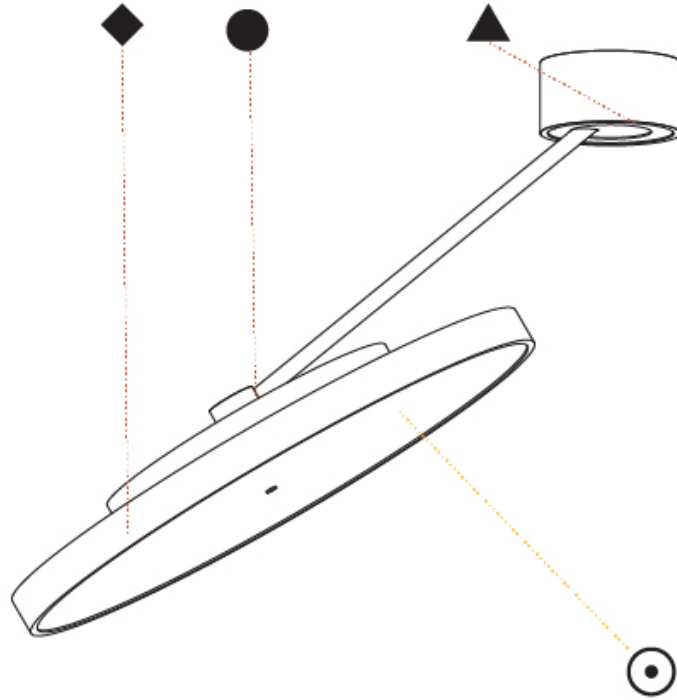

SIGN DIVA DANCER SUSPENSION

A300041-

PROJECT
TYPE
SPECIFIER
QUANTITY
DATE

A