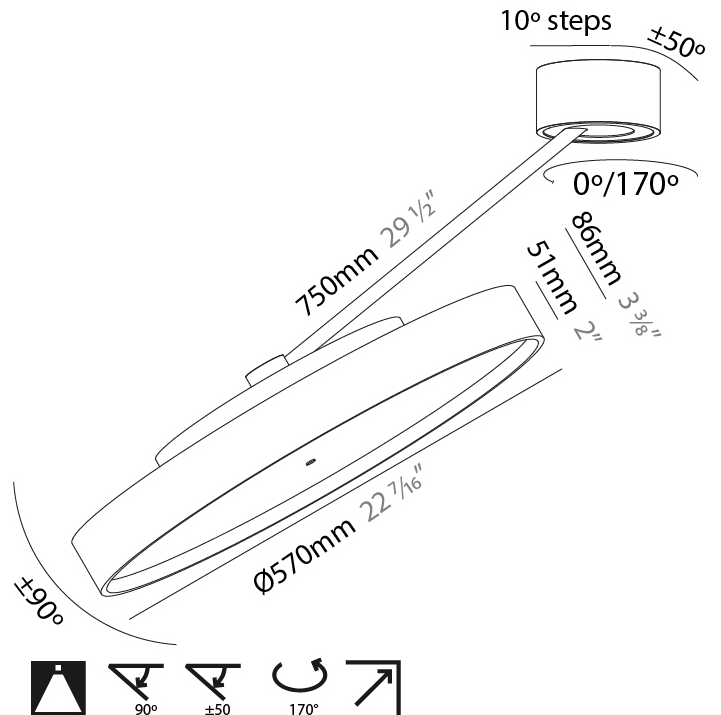

GENERAL

Series: Sign Diva Dancer
Subseries: Sign Diva Dancer Korona
Brand: Prolicht
Division: Architectural
Mounting Type: Suspension
Mounting Location: Ceiling
Subcategory: Pendant

PHYSICAL

Shape: Round
Diameter (mm): 570
Diameter (in): 22 ⁷/₁₆
Height (mm): 870
Depth (mm): 86
Height (in): 34 ¹/₄
Depth (in): 3 ³/₈
Light Distribution: Adjustable / Direct
Weight (kg): 5
Weight (lbs): 11.023

Diffuser: PMMA - Opal / Micro-Prism / Sparkling Secret / Vintage Industrial

Fixture Finish: SSR / BKV / CWI / CRY / HAB / UFT / ITA / RUA / FTG / MYG / LOD / PUS / FRO / FUP / KIA / POP / BLS / SPG / MEY / GOH / GUM / CHC / COM / ABZ / JAG / OBR / MOS / ROR

Fixture Material: Extruded Aluminum / Steel

ELECTRICAL

Lamp Type: LED (Zhaga Standard)
Input Wattage (W): 52.8
Total Output Wattage (W): 47.52
Dimming: Tri-Mode (Non-Dimming and Phase Dimming (120Vac only) and 0-10V Dimming)
Driver Included: Yes
Driver Location: Integrated
Driver Type: Constant Current - Universal
Driver Class: Class 2
Input Voltage (V): 120 - 277
Constant Current (MA): 350

LED

Color Temperature (*K): 2700 / 3000 / 3500 / 4000
Max. Delivered Lumen (lm): 5060 / 6320 / 6448 / 6580
CRI: >90 CRI
Lamp Life (hrs): 50000

OPTICAL

Adjustability: Rotational Canopy 170°; Tilting Canopy ±50°; Tilting Head ±90°

RATINGS AND CERTIFICATIONS

Certified By: Certified for North American Standards
IP rating: IP20